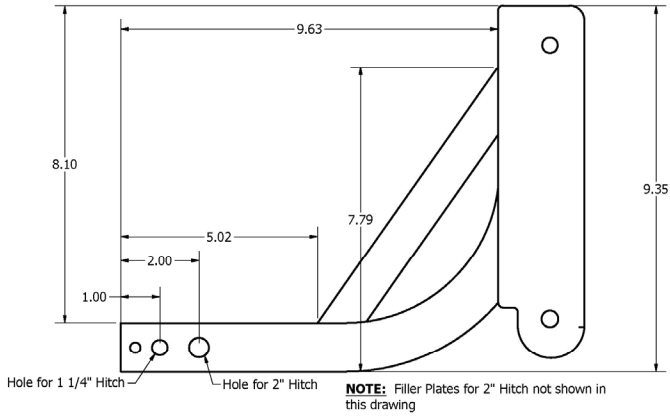

ALLEN
SPORTS®

HITCH RACK BASE DIMENSIONS

NOTE: ALL DIMENSIONS IN INCHES

MODEL 522RR & 532RR

MODEL S-525 & S-535

MODEL 542RR

MODEL S-545

MODEL 552RR & S-555

MODEL S-645