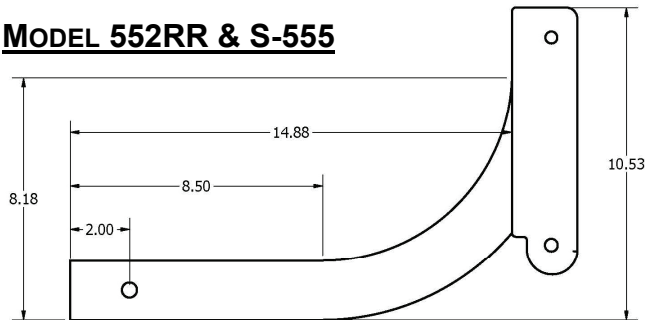

ALLEN
SPORTS®

HITCH RACK BASE DIMENSIONS

NOTE: ALL DIMENSIONS IN INCHES

MODEL 522RR & 532RR

MODEL S-525 & S-535

MODEL 542RR

MODEL S-545

MODEL 552RR & S-555

MODEL S-645