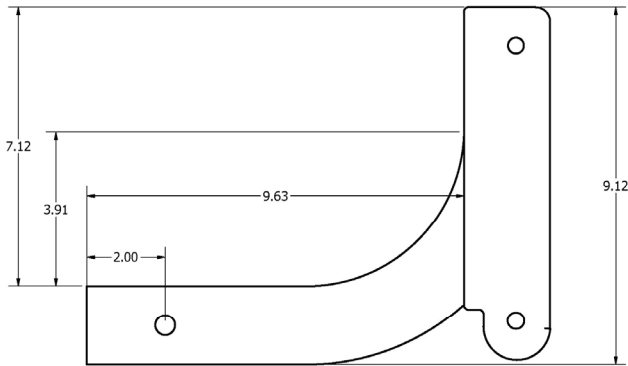

ALLEN
SPORTS®

HITCH RACK BASE DIMENSIONS

NOTE: ALL DIMENSIONS IN INCHES

MODEL 522RR & 532RR

MODEL S-525 & S-535

MODEL 542RR

MODEL S-545

MODEL 552RR & S-555

MODEL S-645