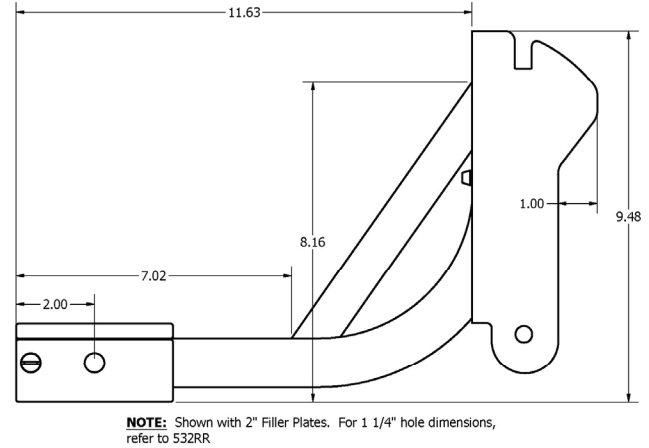

ALLEN
SPORTS®

HITCH RACK BASE DIMENSIONS

NOTE: ALL DIMENSIONS IN INCHES

MODEL 522RR & 532RR

MODEL S-525 & S-535

MODEL 542RR

MODEL S-545

MODEL 552RR & S-555

MODEL S-645