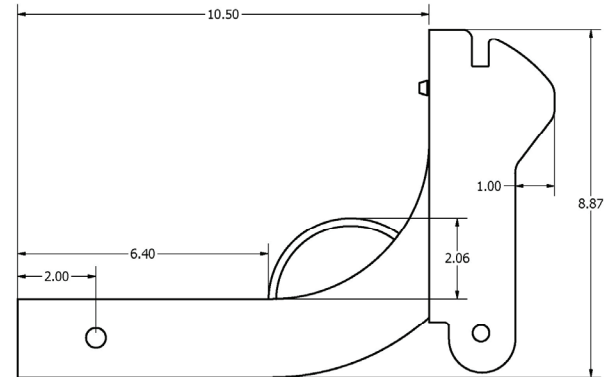

ALLEN
SPORTS®

HITCH RACK BASE DIMENSIONS

NOTE: ALL DIMENSIONS IN INCHES

MODEL 522RR & 532RR

MODEL S-525 & S-535

MODEL 542RR

MODEL S-545

MODEL 552RR & S-555

MODEL S-645